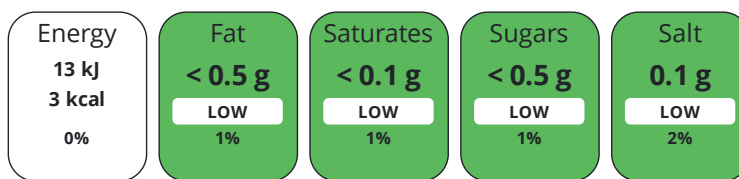

DIET
SUITABILITY

Suitable for Coeliacs	Yes	Halal Diet	Suitable for
Kosher Diet	Suitable for	Vegetarian Diet	Suitable for
Vegan Diet	No		

NUTRITIONAL
INFORMATION

Each 100g/ml portion contains:

of your reference intake.

Typical values per 100g/ml : Energy 3kcal / 13kj

Nutrient	per 100g/ml	RI per 100g/ml	per 250g/ml serving	RI per 250g/ml serving
Energy (kJ)	13 kJ	0%	32.5 kJ	0%
Energy (kcal)	3 kcal	0%	7.5 kcal	0%
Fat	< 0.5 g	1%	1.3 g	2%
of which Saturates	< 0.1 g	1%	0.3 g	2%
Carbohydrate	< 0.5 g	0%	1.3 g	1%
of which Sugars	< 0.5 g	1%	1.3 g	1%
Protein	< 0.5 g	1%	1.3 g	3%
Salt	0.1 g	2%	0.3 g	5%

Serving Size 250 g

HANDLING &
STORAGE
INFORMATION

Directions For Use

Best served chilled

Storage Instructions

Dry, cool storage

ORIGIN

Product Country of Origin/Place of Austria

Provenance

Address

Red Bull
42 Earlham St, Seven Dials
Covent Garden
London
London
WC2H 9LA
United Kingdom

P: (Phone) 07890275361

CONTACT
INFORMATION

The information on the [Erudus System](#) has been supplied by the manufacturers of the products and, whilst the owners of the Erudus System take steps to ensure the information is regularly updated, they give no warranty and no guarantee that the information is accurate. Product information and ingredients may change, please always read product labels carefully in addition to using the information provided by Erudus.