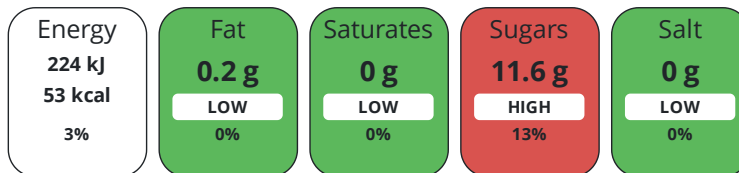

## DIET SUITABILITY

<b>Vegan Diet</b>	Suitable for	<b>Vegetarian Diet</b>	Suitable for
<b>Halal Diet</b>	Suitable for	<b>Kosher Diet</b>	Suitable for

NUTRITIONAL  
INFORMATION

Each 100g/ml portion contains: