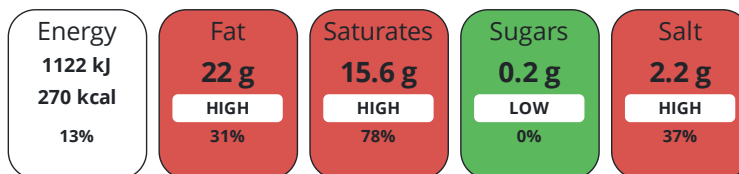

DIET SUITABILITY

Vegetarian Diet	No	Halal Diet	No
Kosher Diet	No		

NUTRITIONAL INFORMATION

Each 100g/ml portion contains:

of your reference intake.

Typical values per 100g/ml : Energy 270kcal / 1122kj

Nutrient	per 100g	RI per 100g
Energy (kJ)	1122 kJ	13%
Energy (kcal)	270 kcal	14%
Fat	22 g	31%
of which Saturates	15.6 g	78%
Carbohydrate	0.7 g	0%
of which Sugars	0.2 g	0%
Protein	17.4 g	35%
Salt	2.2 g	37%