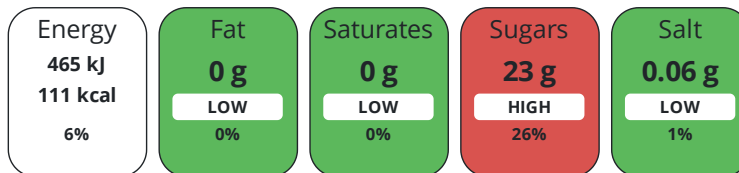

of your reference intake.

Typical values per 100g/ml : Energy 111kcal / 465kJ

Nutrient	per 100g	RI per 100g
Energy (kJ)	465 kJ	6%
Energy (kcal)	111 kcal	6%
Fat	0 g	0%
of which Saturates	0 g	0%
Carbohydrate	24 g	9%
of which Sugars	23 g	26%
Protein	1.2 g	2%
Salt	0.06 g	1%