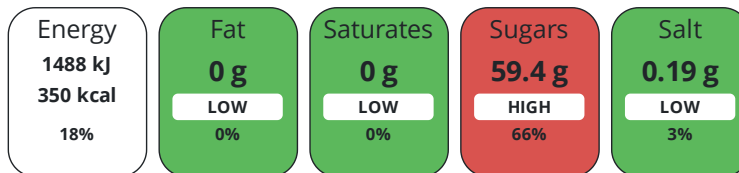

NUTRITIONAL
INFORMATION

Each 100g/ml portion contains:

of your reference intake.

Typical values per 100g/ml : Energy 350kcal / 1488kJ

Nutrient	per 100g	RI per 100g
Energy (kJ)	1488 kJ	18%
Energy (kcal)	350 kcal	18%
Fat	0 g	0%
of which Saturates	0 g	0%
Carbohydrate	86.3 g	33%
of which Sugars	59.4 g	66%
Fibre	0 g	
Protein	0.1 g	0%
Salt	0.19 g	3%

Serving Size Description 7 sweets

Source of Nutritional Information Calculation based on known values of ingredients

Directions For Use

Ready To Eat

Storage Instructions

Store cool and dry

HANDLING &
STORAGE
INFORMATION

ORIGIN

Product Country of Origin/Place of Czech Republic

Provenance

MARKETING
INFORMATION

Marketing Description

Our classic, colorful, chewy pastille sweets are made with fruit juice 5 colorful flavors - Blackcurrant, lemon, strawberry, lime and orange. Vegan Friendly No artificial colors, flavors or preservatives No artificial colours, flavours or preservatives

CONTACT
INFORMATION

Address

Nestle UK
Nestlé UK Ltd
PO Box 207
York
YO91 1WS
England

P: (Phone) 0800 00 00 30 (UK)

Complaints Contact

consumer.services@uk.nestle.com

P: (Phone) 0800 00 00 30 (UK)