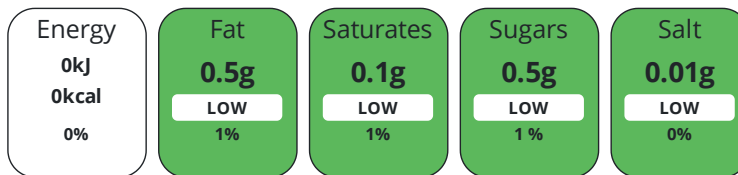

### Ingredient Declaration

Spring Water

## DIET SUITABILITY

Each 100g/ml portion contains:

of your reference intake.

Typical values per 100g/ml : Energy 0kcal / 0kj

Nutrient	per 100g/ml	RI per 100g/ml
Energy (kJ)	0 kJ	0%
Energy (kcal)	0 kcal	0%
Fat	< 0.5 g	1%
of which Saturates	< 0.1 g	1%
Carbohydrate	< 0.5 g	0%
of which Sugars	< 0.5 g	1%
Fibre	< 0.5 g	
Protein	< 0.5 g	1%
Salt	< 0.01 g	0%
Sodium	< 0.01 mg	