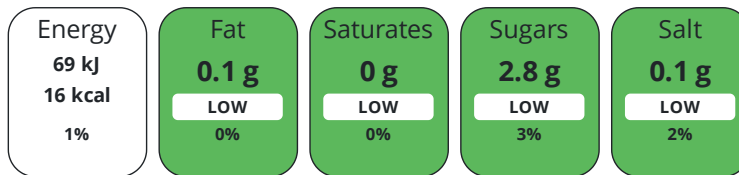

DIET SUITABILITY

Vegan Diet	Suitable for	Vegetarian Diet	Suitable for
Halal Diet	No	Kosher Diet	No

NUTRITIONAL
INFORMATION

Each 100g/ml portion contains:

of your reference intake.

Typical values per 100g/ml : Energy 16kcal / 69kJ